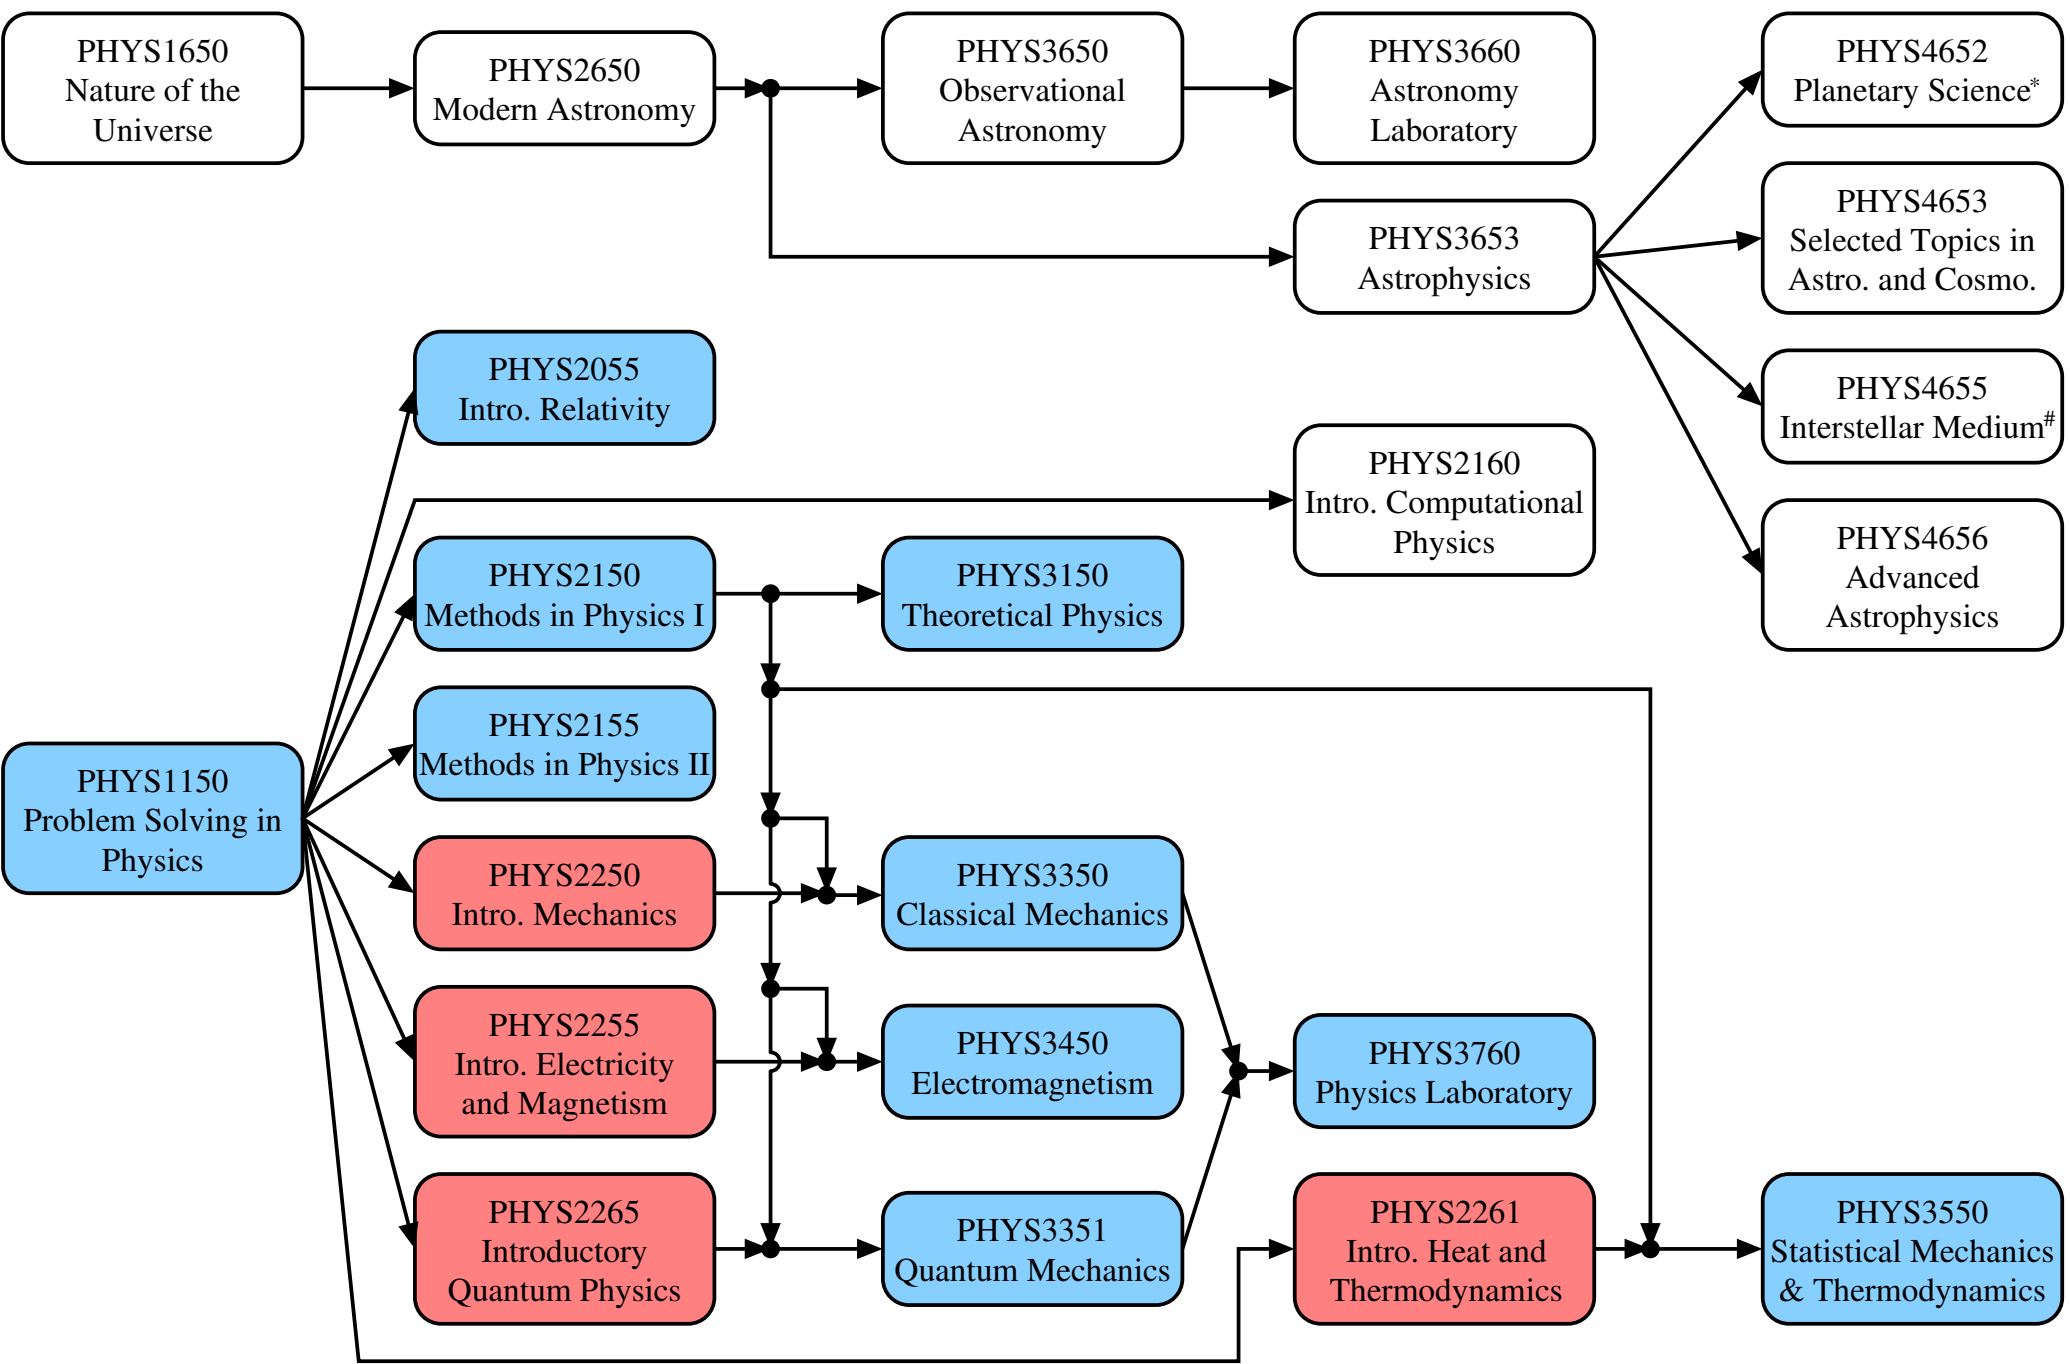

Major in Physics or Physics (Intensive) with interest in Observational Astronomy

^The course selection shown here is for reference only. Please consult the course selection advisor for your course selection.

@Those courses in pink color are the core courses for the two majors while those in blue color are the core courses for only Major in Physics (Intensive).

&Students must take the course as specified in the syllabus to fulfill the capstone requirement.

*Not offered in 2022/23

+This table is for students admitted to the first year in 2018–19 and thereafter.

#Not offered in 2023/24