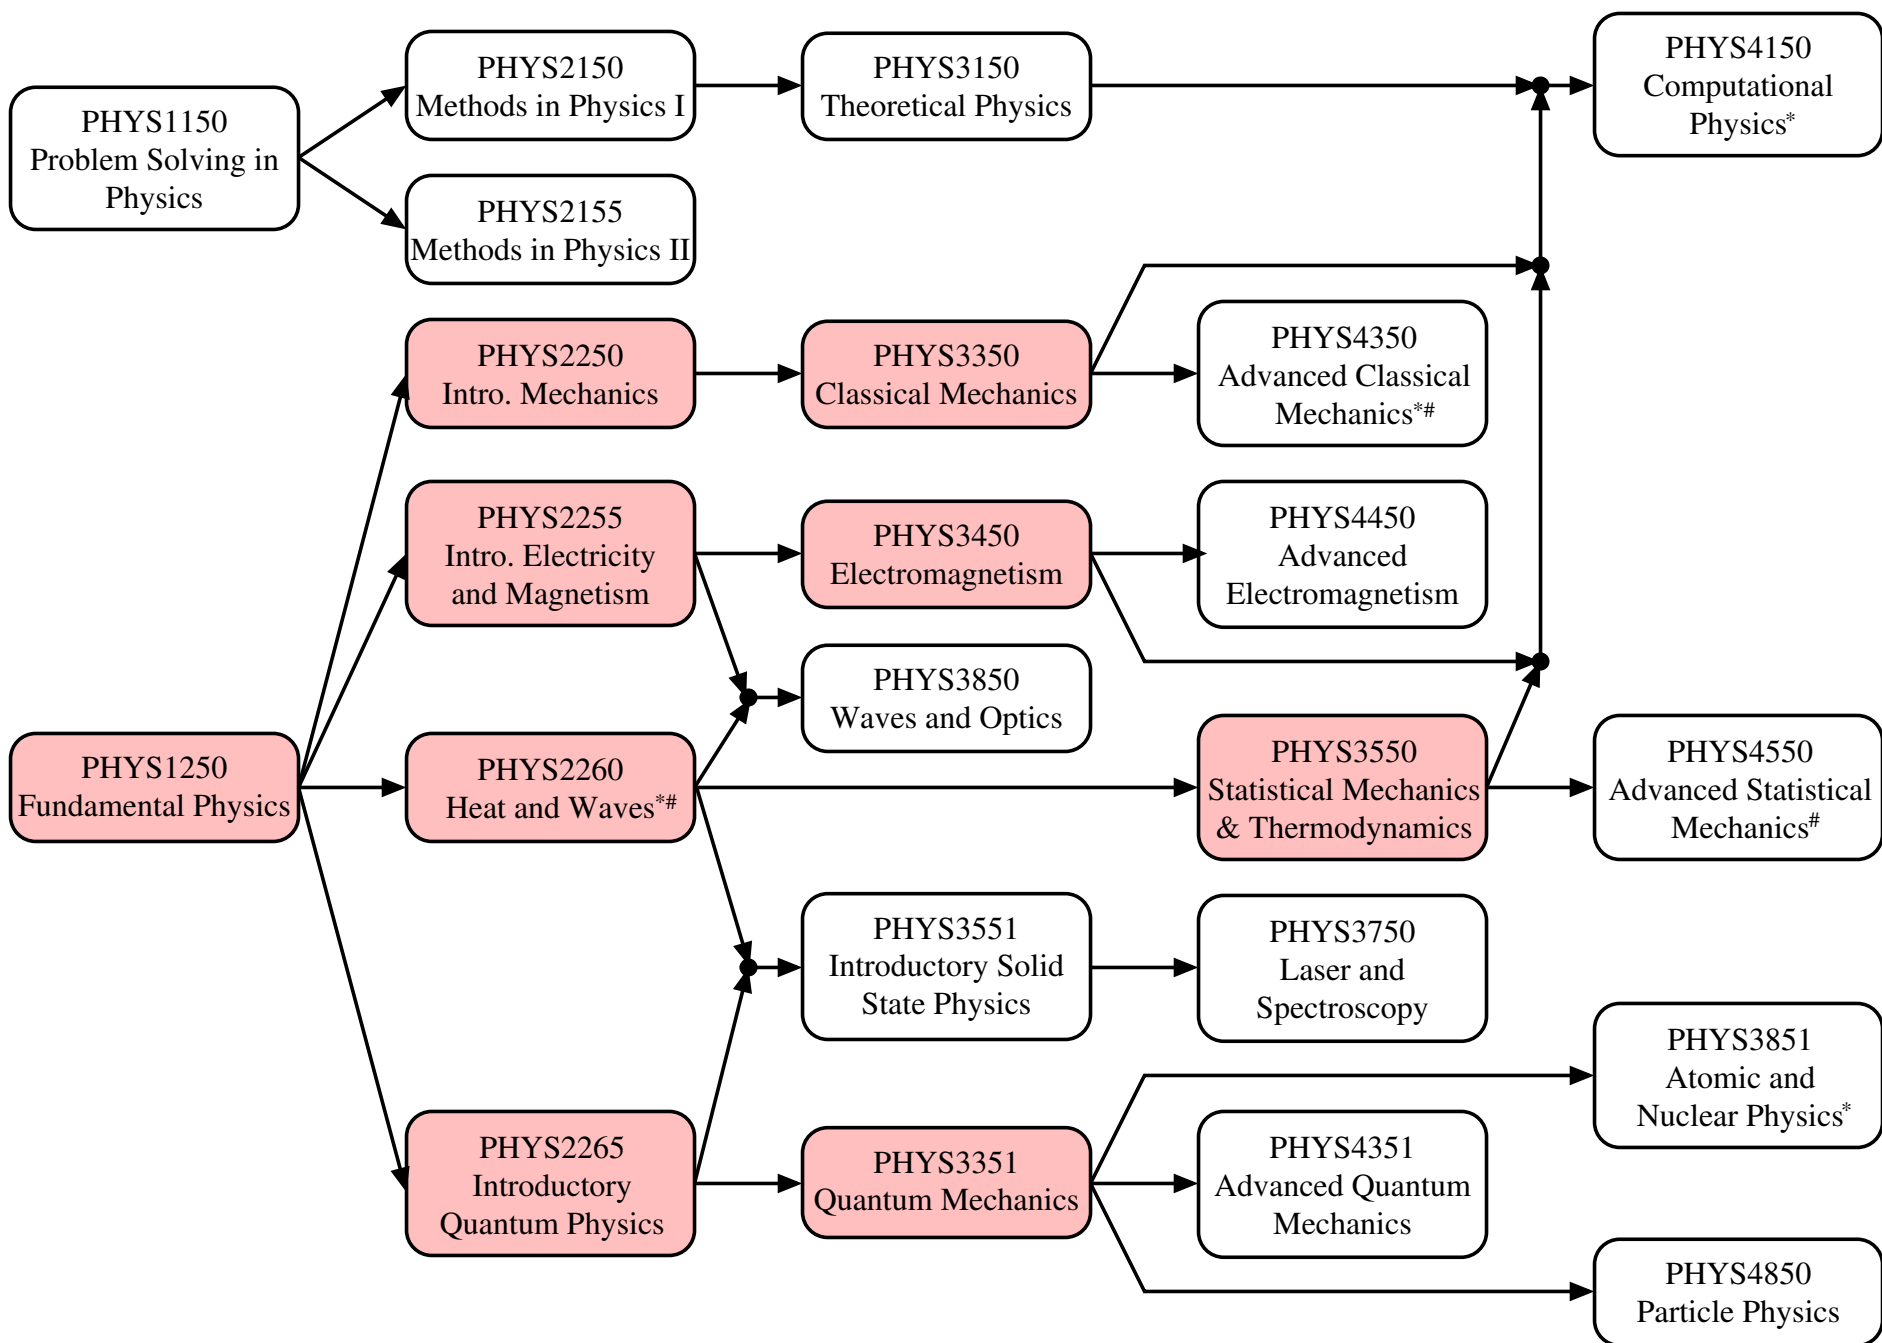

# Major in Physics with interest in Research (Experimental)

^The course selection shown here is for reference only. Please consult the course selection advisor for your course selection.

&Students must take the course as specified in the syllabus to fulfil the capstone requirement.

+This table is for 4-yr cohort students admitted between 2015-16 and 2017-18.

\*Not offered in 2020/21

#Not offered in 2021/22