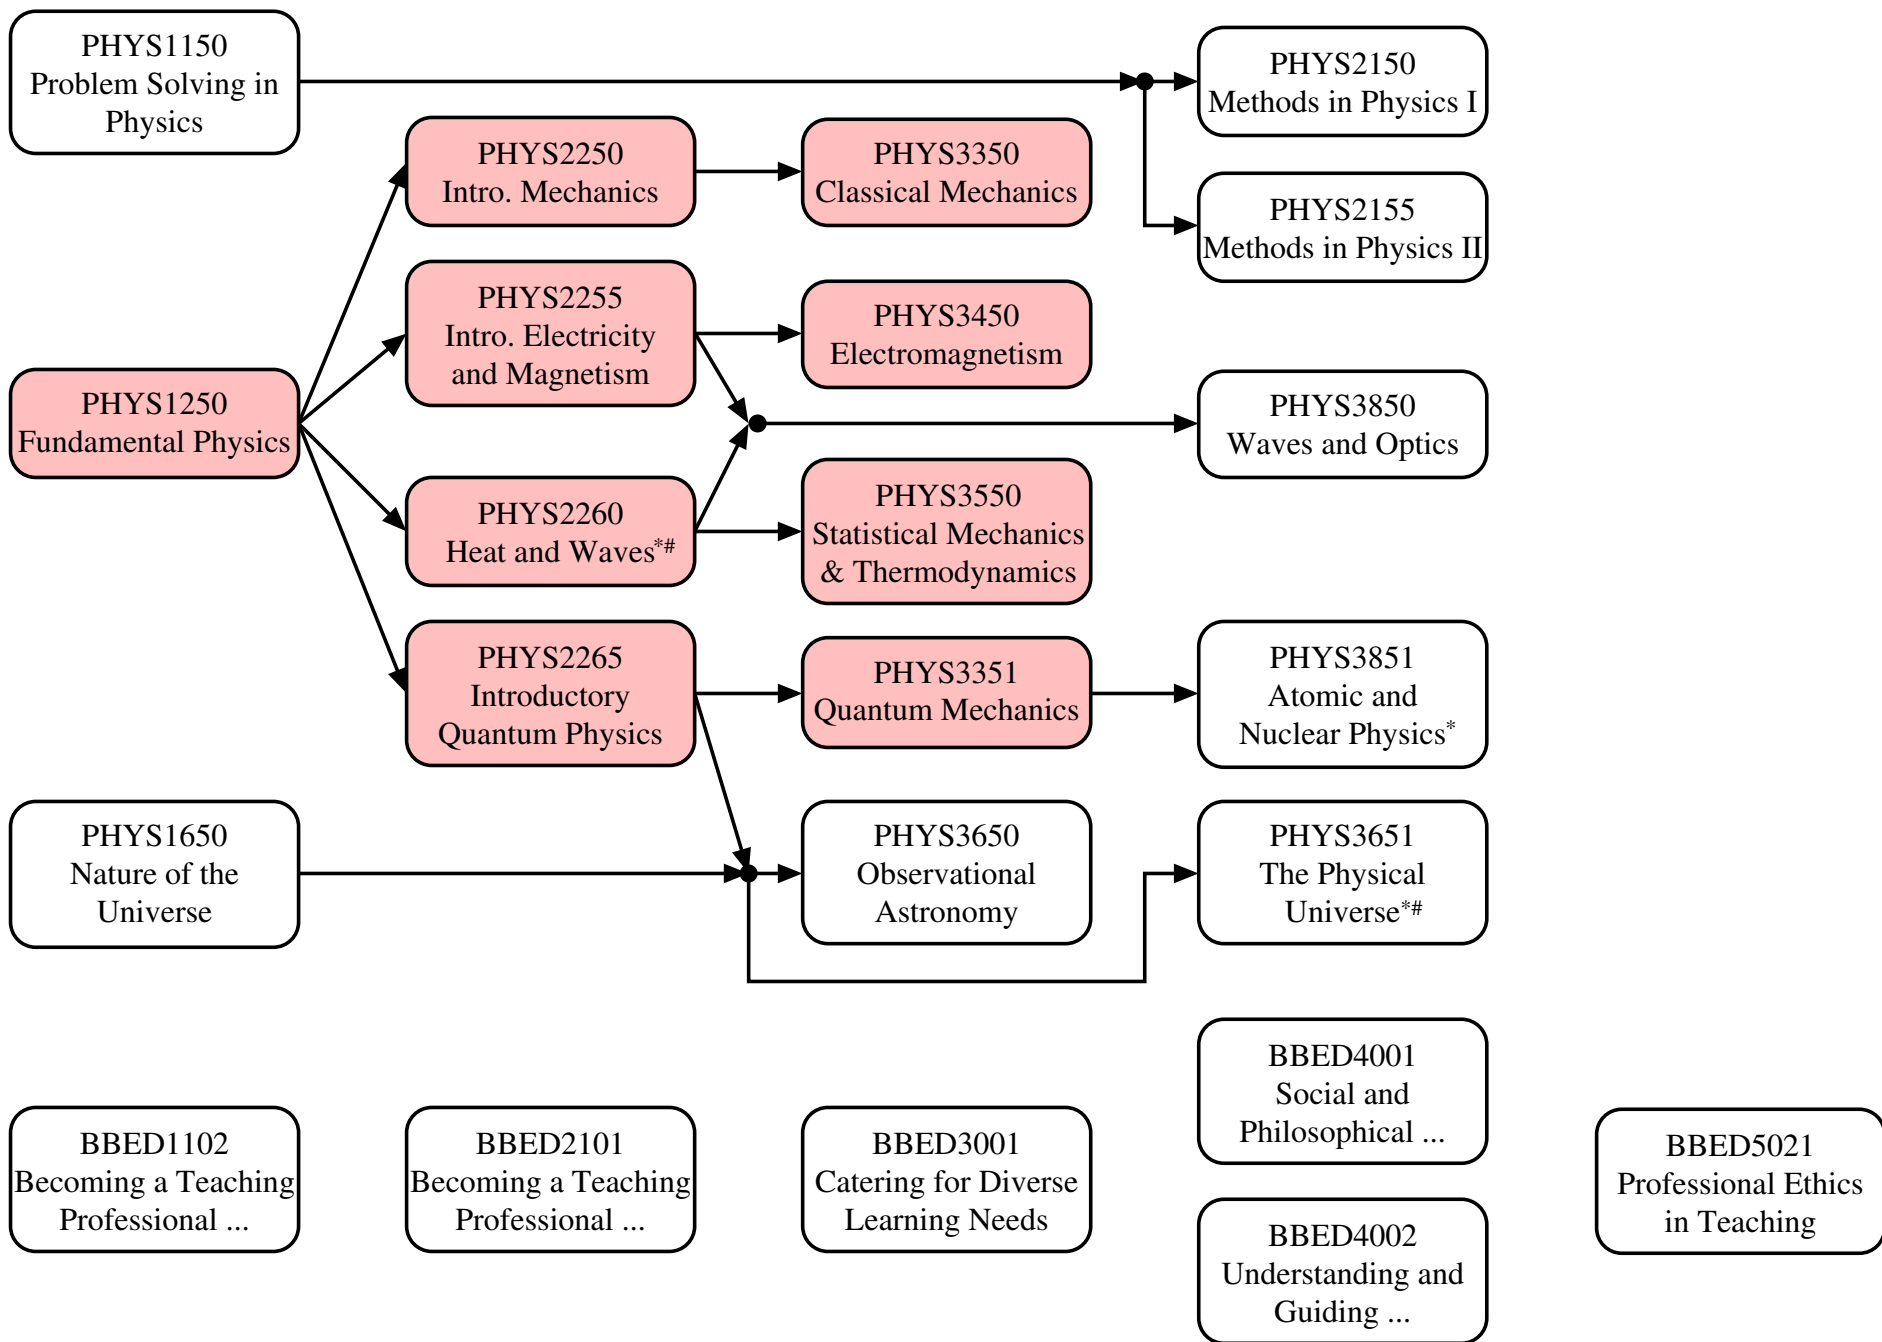

Major in Physics with interest in Education

^The course selection shown here is for reference only. Please consult the course selection advisor for your course selection.

&Students must take the course as specified in the syllabus to fulfil the capstone requirement.

+This table is for 4-yr cohort students admitted between 2015-16 and 2017-18.

*Not offered in 2020/21

#Not offered in 2021/22