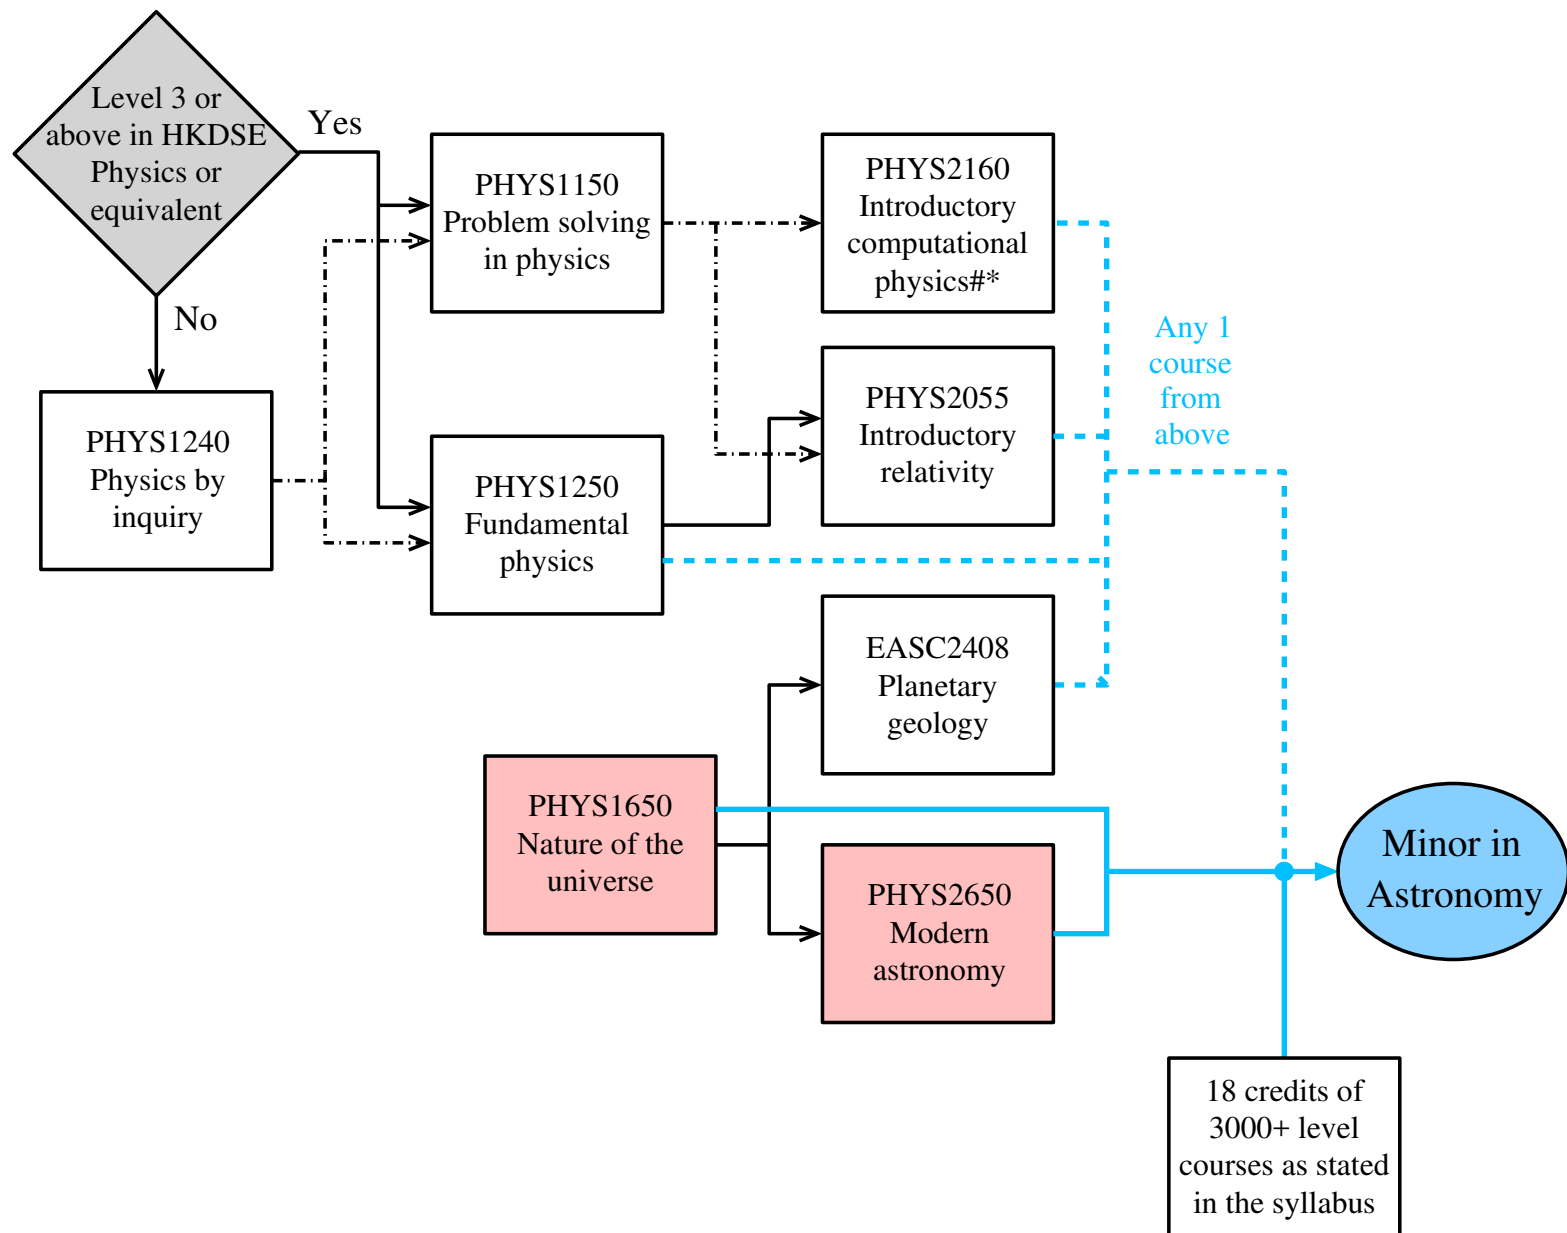

Roadmap for Minor in Astronomy

(for students admitted to the first year in 2018–19 and thereafter)

(#PHYS2160 is NOT an elective course for students admitted in 2018–19.)

(*Students who has passed MATH1013 can also take PHYS2160.)

(Those courses in pink color are the compulsory courses.)